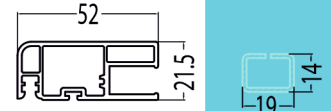

Name	: 75/80Insect Screen(B)
Code	: T75/80SS(B)
Weight (KG/PC)	: 2.832
Length	: 5.9
Pcs / Bag	: 12
Thickness (mm)	: -